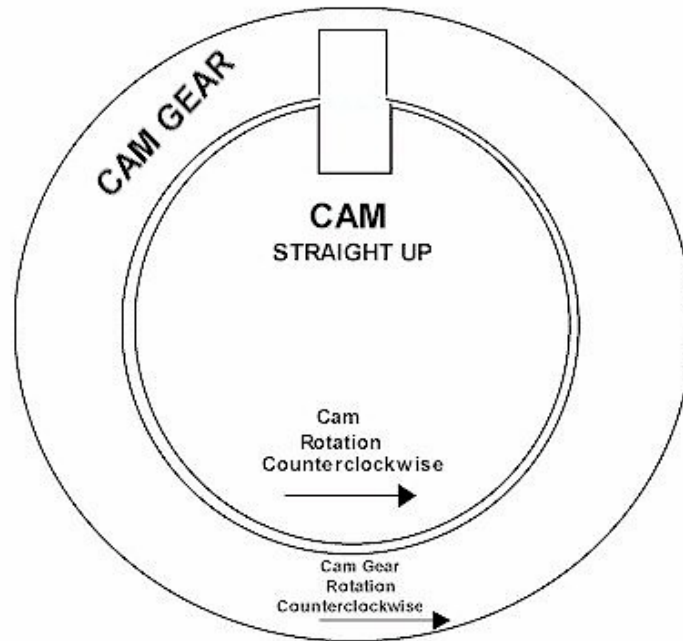

CAM: ADVANCE / RETARD PROCEDURE

Using Wood WGD Key Set (2° & 4° - crankshaft deg.)

NOTE:
Keys may require file-fit
for proper installation
Professional use Only

3440 Martin Street, South, Suite 6 - Cropwell, Alabama 35054
(205) 525-4949 FAX (205) 525-4940