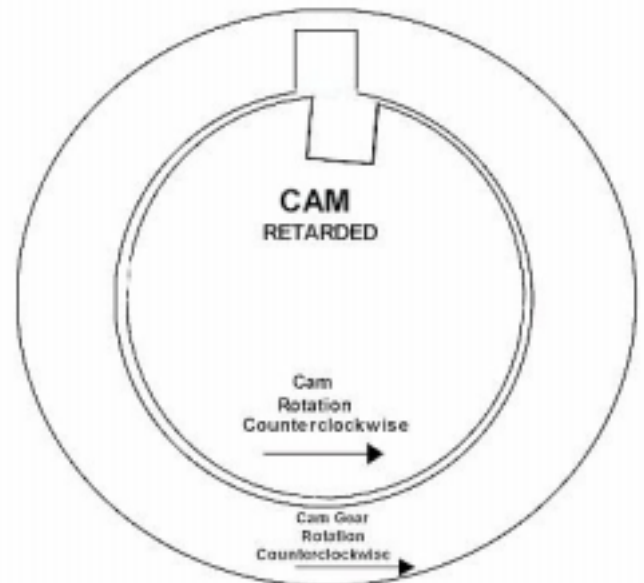

CAM: ADVANCE / RETARD PROCEDURE

Using Wood WGD Key Set (2° & 4° - crankshaft deg.)

NOTE:
Keys may require file-fit
for proper installation
Professional use Only

3440 Martin Street, South, Suite 6 - Cropwell, Alabama 35054
(205) 525-4949 FAX (205) 525-4940