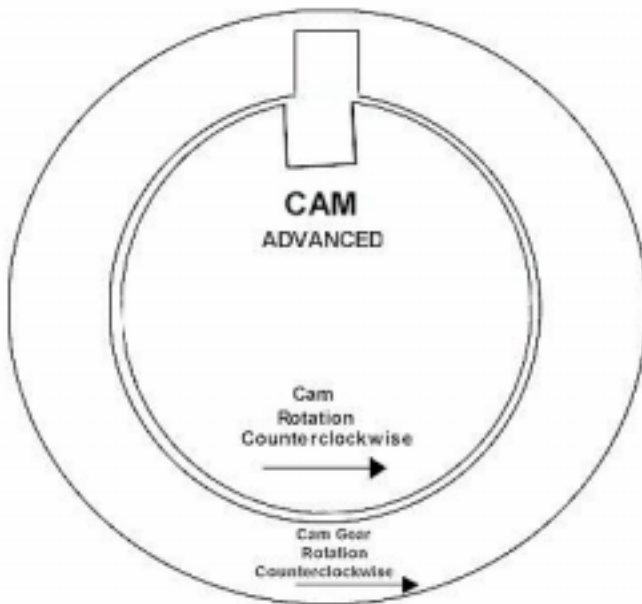

CAM: ADVANCE / RETARD PROCEDURE

Using Wood WGD Key Set (2° & 4° - crankshaft deg.)

NOTE:
Keys may require file-fit
for proper installation
Professional use Only

3440 Martin Street, South, Suite 6 - Cropwell, Alabama 35054
(205) 525-4949 FAX (205) 525-4940